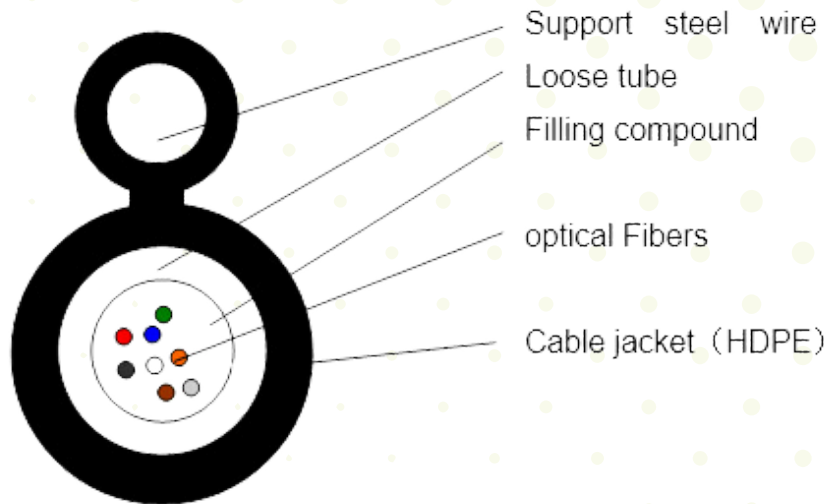

6 HILOS MINI FIGURA 8

MODELO GYXTC8Y-6B1

| Item | Description | |
|---------------------------|---------------------------|-----------------------|
| Fiber counts of cable | 6 | |
| Loose tube | Material | PBT |
| | No. fiber per tube | 6 |
| | No. of tube | 1 |
| | Diameter(mm) | Approx.2.5 |
| | Filling compound Material | Thixotropic jelly |
| Support wire | Material | Galvanized steel wire |
| | Diameter | Φ 1.6 |
| Cable sheath Thickness | Material | Black HDPE |
| | Cable core | Nom. 1.0mm |
| | Support wire | Nom. 1.0mm |
| Approx. cable dia.(mm) | Approx. 4.5 | |
| Approx. overall(mm) | Approx.9.6 ± 1.0 | |